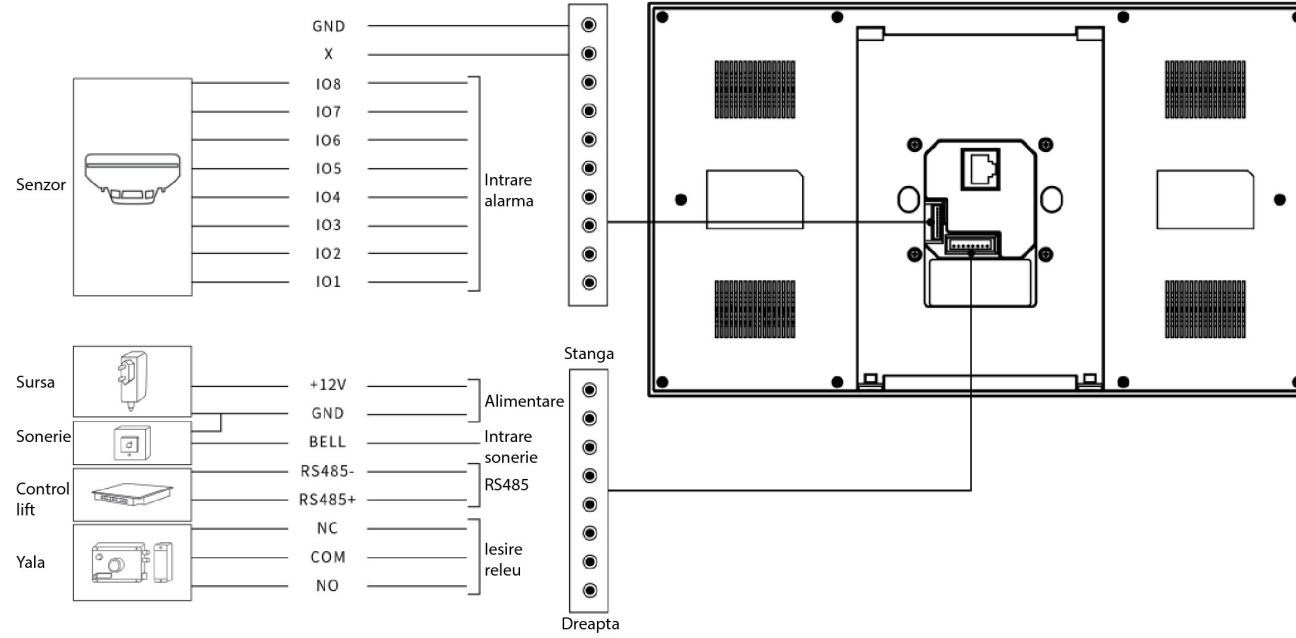

Terminale

YLI ETERNIT ACCES srl
A.: HAIDUCULUI 3A, CLUJ-NAPOCA
T.: +40 264 484989
W.: www.yli.ro

S567
Video interfon IP SIP, monitor 10" IPS LCD, Voice Assistant,
Voice Changer, Android 12, alimentare POE
FISA TEHNICA

Observatii

EEE FAC OBIECTUL UNEI
COLECTARI SEPARATE